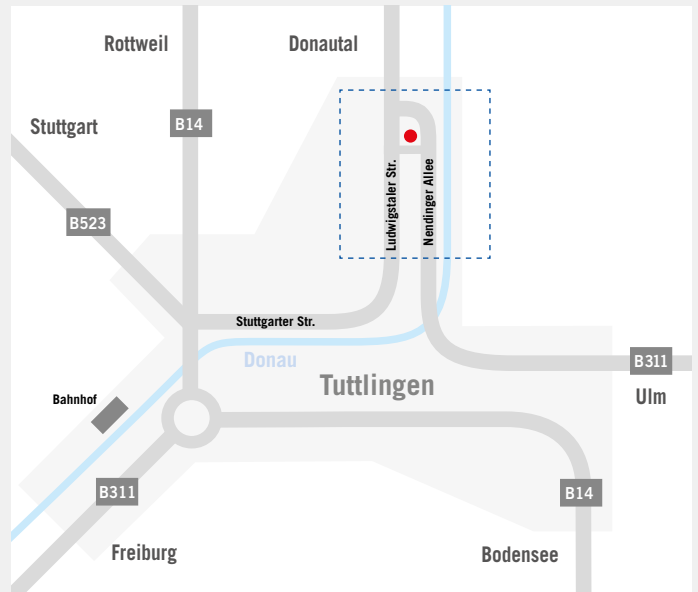

## How to find us

### Coming from Stuttgart:

- Highway A81 from Stuttgart to Singen
- Exit 36 "Tuningen", turn right into the B523 to Tuttlingen
- At the first traffic light cross the crossroads and follow Stuttgarter Straße 2 km towards Donautal
- Follow Stuttgarter Straße onto Ludwigstaler Straße until you arrive the first traffic circle
- Leave the traffic circle at the first exit onto Carl-Zeiss-Straße

### Coming from Zurich:

- From Zurich towards Schaffhausen/Singen, after the border crossing (Thayngen) go onto the A81 in direction Stuttgart
- Junction 38-Geisingen onto B311 to Tuttlingen until you arrive the traffic circle
- Leave the traffic circle at the third exit to Rottweil/ Spaichingen
- Turn right onto Stuttgarter Straße at the next crossroad
- Follow Stuttgarter Straße 2 km to Donautal
- Follow Stuttgarter Straße onto Ludwigstaler Straße until you arrive the first traffic circle
- Leave the traffic circle at the first exit onto Carl-Zeiss-Straße

### Address for navigation

Ludwigstaler Straße 132  
78532 Tuttlingen